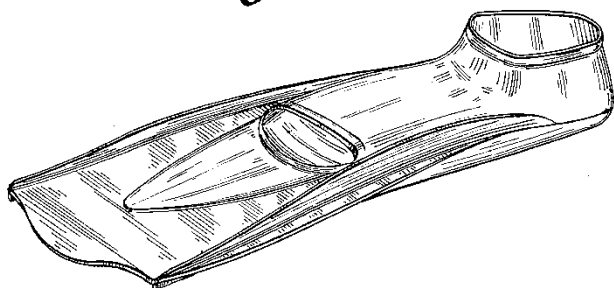

Description

Victor is a rubber swim fin designed and made in Taiwan. It is available in one or two colours, including black, blue, yellow, red and orange. It may be colour-coordinated by size for easy identification, as with the Flex Fin line that TYR has marketed for many years. The fin is popular with snorkellers and swimming instructors. It incorporates many of the attributes of the Seal rubber swim fin, which is also manufactured in Taiwan.

Features:

- Shaped like a cuttlebone.
- Extra-heavy side rails offering maximum underwater propulsion.
- Foot pocket made of quality softer rubber for comfortable fit.
- Available in both floating and non-floating styles.

Antecedents

Fig. 1